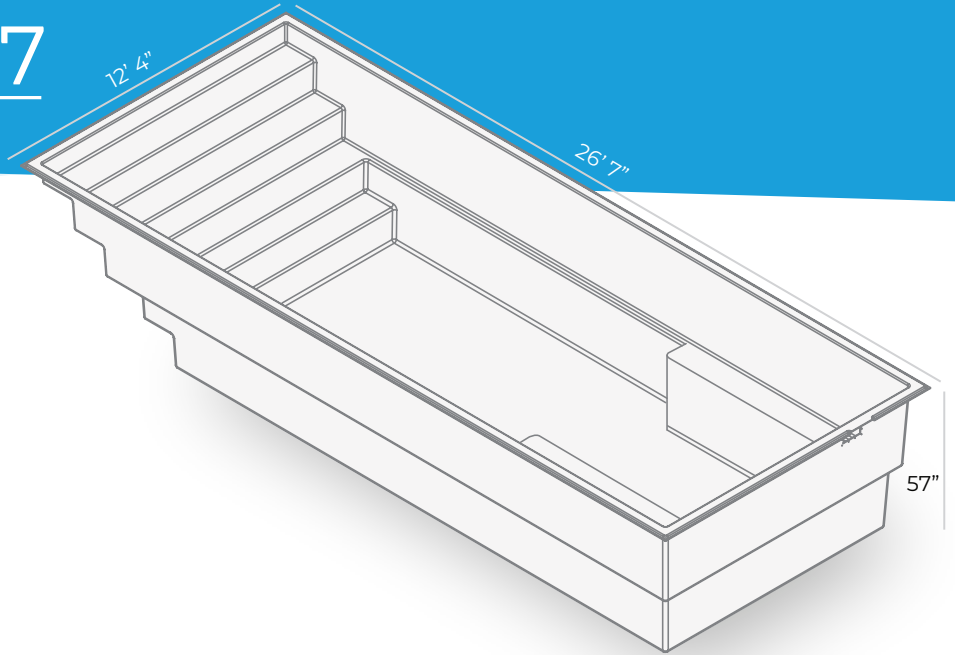

NAUTIKA 1227

Our basic pool is delivered in **brilliant white**,

INCLUDED:

Skimmer / Return / Drain

AREA	290 SF
WEIGHT	1900 POUNDS
PERIMETER	74 LINEAR FOOT
VOLUME	1118 CUBIC FOOT 8363 US GALLONS 6963 IMP. GALLONS 31 650 LITRES