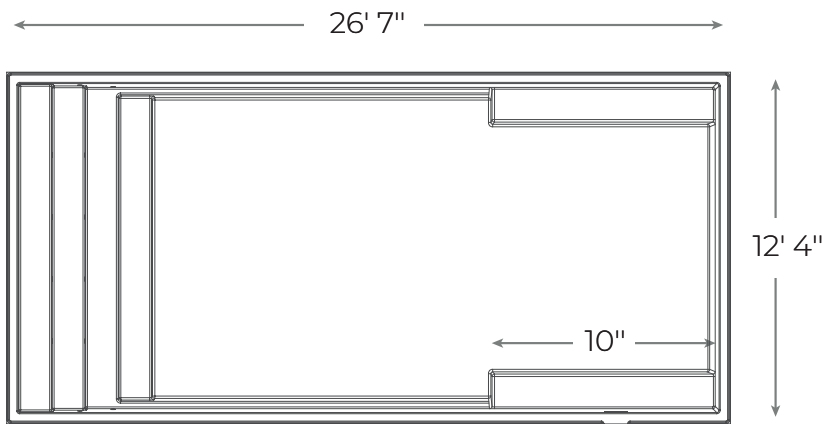

NAUTIKA 1227

Our basic pool is delivered in **brilliant white**,

INCLUDED:

Skimmer / Return / Drain

AREA	290 SF
WEIGHT	1900 POUNDS
PERIMETER	74 LINEAR FOOT
VOLUME	1118 CUBIC FOOT 8363 US GALLONS 6963 IMP. GALLONS 31 650 LITRES