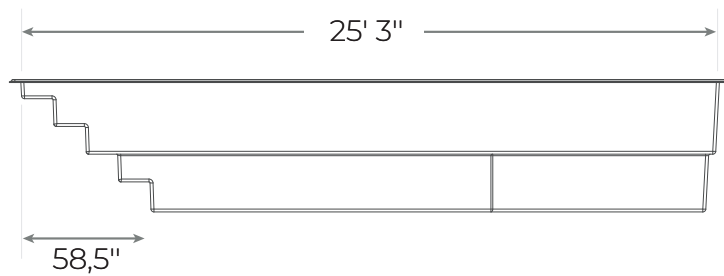

NAUTIKA 1227

Our basic pool is delivered in **brilliant white**,

INCLUDED:

Skimmer / Return / Drain

AREA	290 SF
WEIGHT	1900 POUNDS
PERIMETER	74 LINEAR FOOT
VOLUME	1118 CUBIC FOOT 8363 US GALLONS 6963 IMP. GALLONS 31 650 LITRES