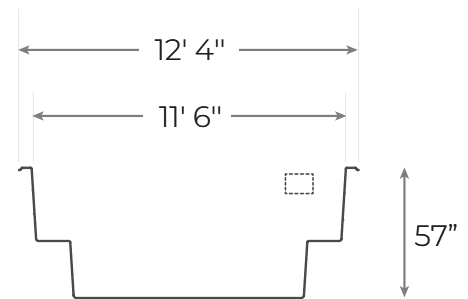

NAUTIKA 1227

Our basic pool is delivered in **brilliant white**,

INCLUDED:

Skimmer / Return / Drain

AREA	290 SF
WEIGHT	1900 POUNDS
PERIMETER	74 LINEAR FOOT
VOLUME	1118 CUBIC FOOT 8363 US GALLONS 6963 IMP. GALLONS 31 650 LITRES