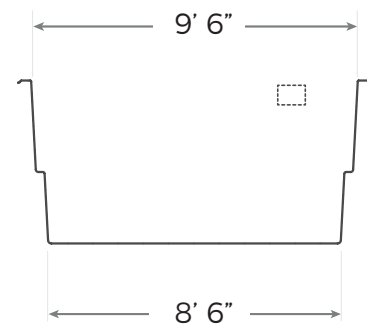

AZUR 1123

Our basic pool is delivered in **brilliant white**,

INCLUDED:
Skimmer / Return / Drain

AREA	204,25 SF
WEIGHT	1200 POUNDS
PERIMETER	62 LINEAR FOOT
VOLUME	749 CUBIC FOOT 5610 US GALLONS 4667 IMP. GALLONS 21 037 LITRES