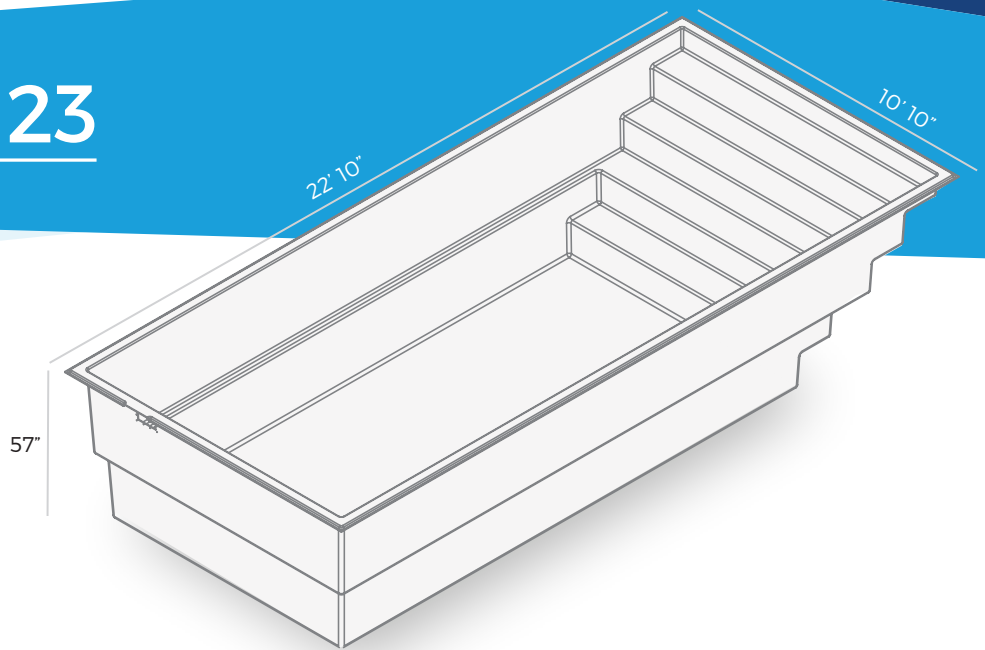

AZUR 1123

Our basic pool is delivered in **brilliant white**,

INCLUDED:
Skimmer / Return / Drain

AREA	204,25 SF
WEIGHT	1200 POUNDS
PERIMETER	62 LINEAR FOOT
VOLUME	749 CUBIC FOOT 5610 US GALLONS 4667 IMP. GALLONS 21 037 LITRES