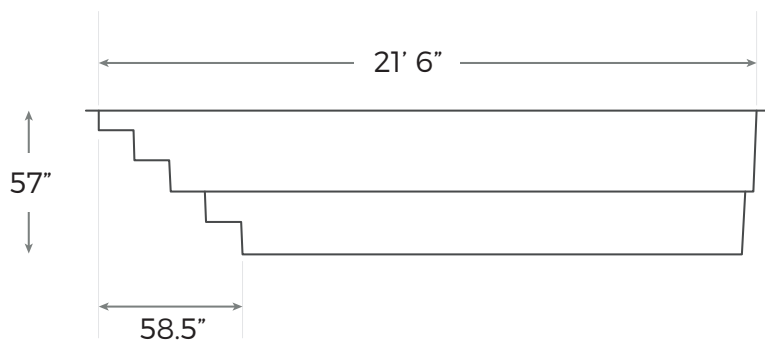

AZUR 1123

Our basic pool is delivered in **brilliant white**,

INCLUDED:
Skimmer / Return / Drain

AREA	204,25 SF
WEIGHT	1200 POUNDS
PERIMETER	62 LINEAR FOOT
VOLUME	749 CUBIC FOOT 5610 US GALLONS 4667 IMP. GALLONS 21 037 LITRES