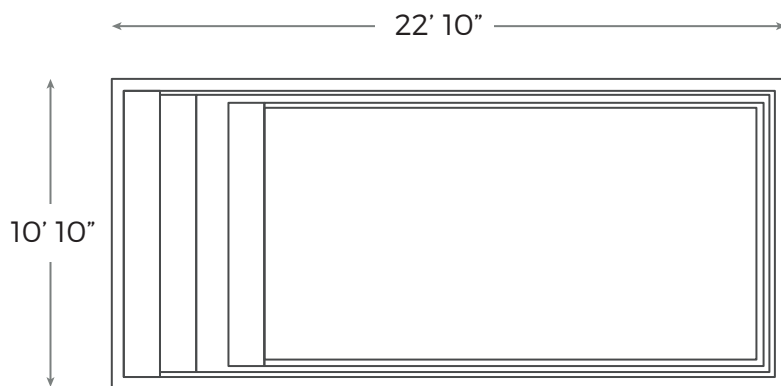

AZUR 1123

Our basic pool is delivered in **brilliant white**,

INCLUDED:
Skimmer / Return / Drain

AREA	204,25 SF
WEIGHT	1200 POUNDS
PERIMETER	62 LINEAR FOOT
VOLUME	749 CUBIC FOOT 5610 US GALLONS 4667 IMP. GALLONS 21 037 LITRES